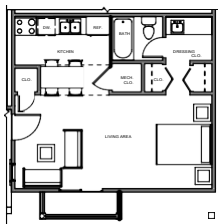

Hotel ~ Apartments

2 BEDROOM

Yale Residency Rates

The convenience of a hotel with the comforts of home

All-inclusive living at New Haven Village Suites includes all utilities, furniture, linens, housewares, cable with premium channels, wifi internet, complimentary local calls, shuttle transportation in New Haven, 24 hour concierge, 24 hour emergency maintenance, fitness center, outdoor courtyard with gas grill, package acceptance and parking. NHVS is perfect for people looking for flexibility and ease of living. Stay with us for a week, a month or a year, you are always welcome. You don't need to pay application fees, or utility hook up fees, you will not be asked for a security deposit. All inclusive living is smart living. You know what to expect when budgeting, There are NO SURPRISES!!!!

Yale Residency 2017/18 Package

$89 Per Night

Amenities Included

- Furniture, Linens & Housewares provided
- All utilities including cable and wifi
- Shuttle (within a 3 mile radius)
- Daily breakfast
- Light dinner Monday - Wednesday
- Parking (1 car)
- Housekeeping once per week with full linen change
- Touch up clean upon request
- Conference room access
- Valet dry cleaning pick up and drop off
- Valet grocery services
- Newspaper delivery to front door (if they order directly through vendor)

Community Features