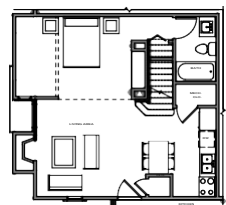

LOWER LEVEL