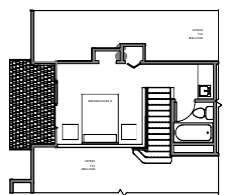

LOFT LEVEL

Yale Residency Rates

The convenience of a hotel with the comforts of home

All-inclusive living at New Haven Village Suites includes all utilities, furniture, linens, housewares, cable with premium channels, wifi internet, complimentary local calls, shuttle transportation in New Haven, 24 hour concierge, 24 hour emergency maintenance, fitness center, outdoor courtyard with gas grill, package acceptance and parking. NHVS is perfect for people looking for flexibility and ease of living. Stay with us for a week, a month or a year, you are always welcome. You don't need to pay application fees, or utility hook up fees, you will not be asked for a security deposit. All inclusive living is smart living. You know what to expect when budgeting, There are NO SURPRISES!!!!

Yale Residency 2017/18 Package

$89 Per Night

Amenities Included

- Furniture, Linens & Housewares provided
- All utilities including cable and wifi
- Shuttle (within a 3 mile radius)
- Daily breakfast
- Light dinner Monday - Wednesday
- Parking (1 car)
- Housekeeping once per week with full linen change
- Touch up clean upon request
- Conference room access
- Valet dry cleaning pick up and drop off
- Valet grocery services
- Newspaper delivery to front door (if they order directly through vendor)

Community Features

- 24 Hour Concierge
- Complimentary scheduled shuttle service within a 3 mile radius
- Clubhouse (Open 24/7)
- Fax, Printers, Computers Available
- 24 Hour Emergency Maintenance
- Complimentary Wireless Internet
- Fitness Center
- Media Center
- Outdoor Courtyard with and comfortable seating
- On-Site Self-Serve Laundry Facilities
- 24 Hour On-Site Mini Convenience Market
- Complimentary USA Today and Local Newspaper available in the Clubhouse
- Complimentary Parking for 1 car
- Package acceptance
- Pet friendly 🐾
- Pet walking
- Dry cleaning
- Controlled Access Gates
- On-site ATM
- Smoke-free in the apartment homes

FOR RESERVATIONS:

Visit our website

at www.newhavenvillagesuites.com

or Call **203-777-5337**

Toll Free: **866-458-0232**

This rate is applicable to Studios only. Must mention the Yale Residency Program in order to receive the special