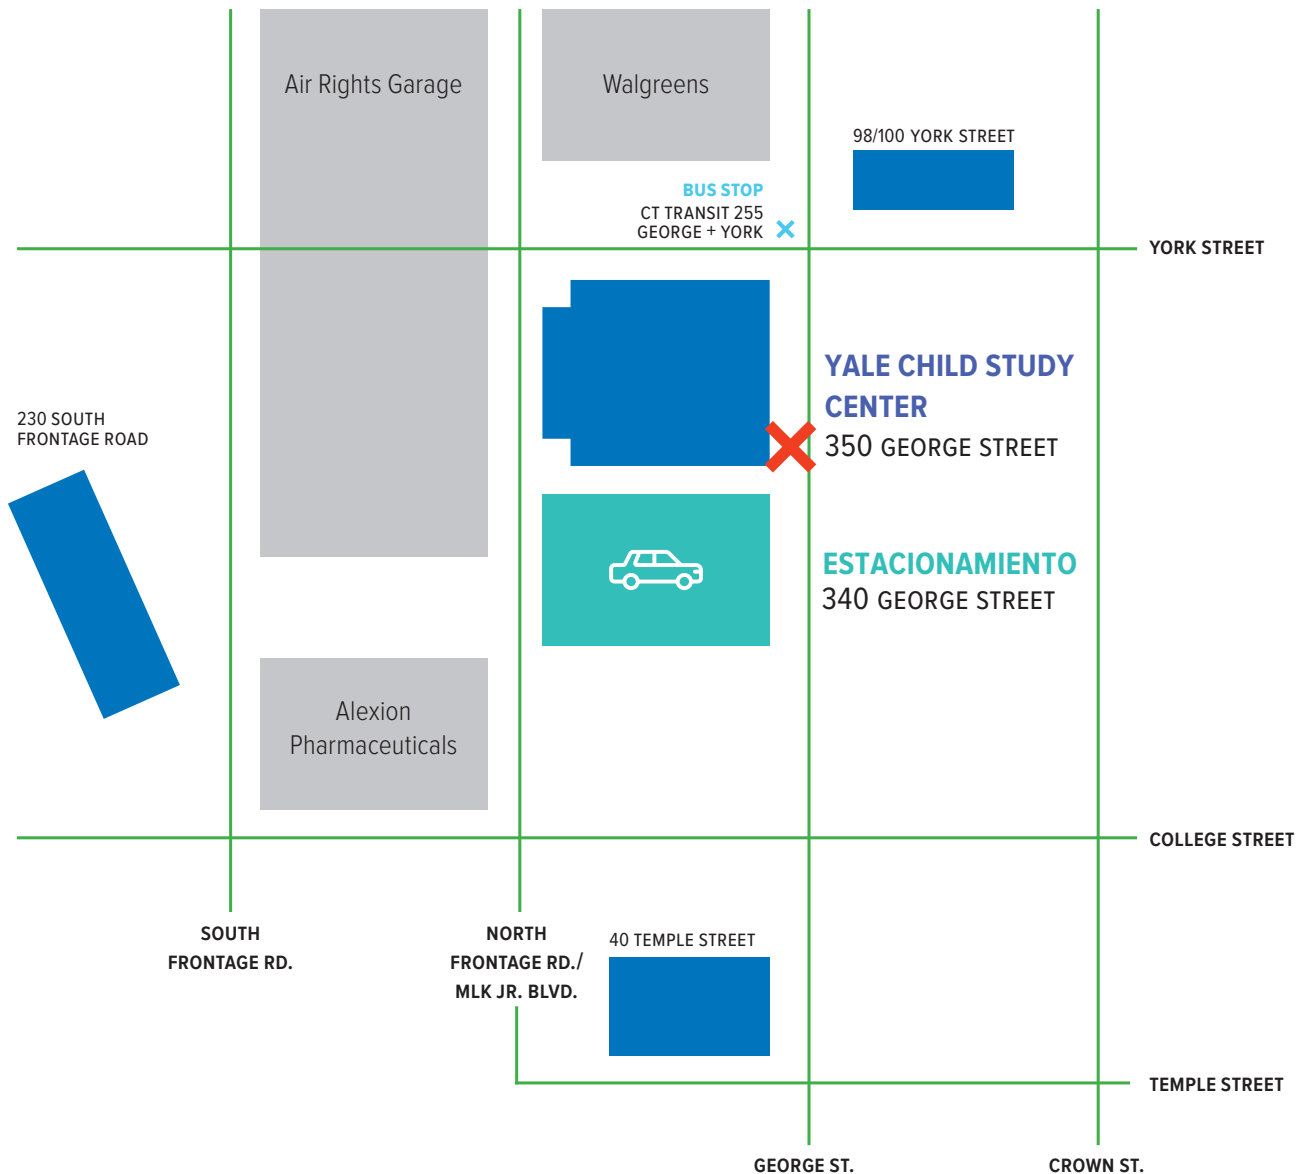

From Route 15 S: (Wilbur Cross)

- Take Exit 57 and follow Route 34 east toward Ella T. Grasso Boulevard
 - Turn right on Ella T. Grasso Boulevard
 - At second light, turn right on Legion Avenue (becomes South Frontage Road)
 - Turn left on York Street and take the second right on to George Street
 - We are located at 350 George Street. Parking available at 340 George Street
-

From Whitney Ave:

- Take Whitney Avenue (Route 10) south toward New Haven
- Continue straight on Temple Street
- At the end of Temple Street, turn right on North Frontage Road
- Turn right on York Street and take the second right on to George Street
- We are located at 350 George Street. Parking available at 340 George Street

Yale Child Study Center

350 George Street Mapa e Indicaciones

Dirección: 350 George Street, New Haven, CT 06511

Estacionamiento: 340 George Street (ubicado al lado de 350 George)

(Dirección en reversa)

Yale Medicine | Yale SCHOOL OF MEDICINE

Desde Route 15 N: (Merritt)

- Tome la salida 54 hacia el conector hacia la I-95 norte hacia New Haven
- Tome la salida 47 hacia el centro de New Haven
- Continúe recto hacia North Frontage Road
- Gire a la derecha en York Street y gire a la derecha en George St
- Estamos ubicados en 350 George Street. Estacionamiento disponible en 340 George Street