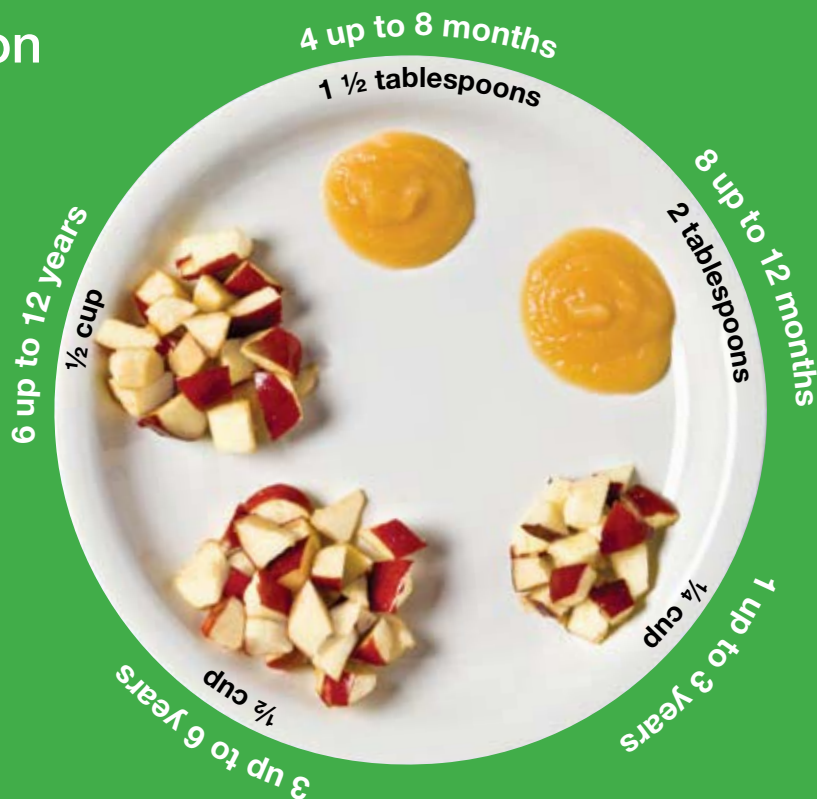

Meal Size Photos

(on 10" dinner plate)

Meal size:
4 up to 8 months

Meal size:
8 up to 12 months

Meal Size Photos

(on 10" dinner plate)

Meal size:
1 up to 3 years

Meal size:
3 up to 6 years

Meal Size Photos

(on 10" dinner plate)

Meal size:
6 up to 12 years

Beverage Servings Photos

Milk serving ($\frac{3}{4}$ cup)

Fruit juice serving ($\frac{1}{2}$ cup)

Portion Size Photos

(on 10" dinner plate)

Fruit Portion Sizes

Vegetable Portion Sizes

Portion Size Photos

(on 10" dinner plate)

Grains/Breads Portion Sizes

Grains/Breads Portion Sizes

Portion Size Photos

(on 10" dinner plate)