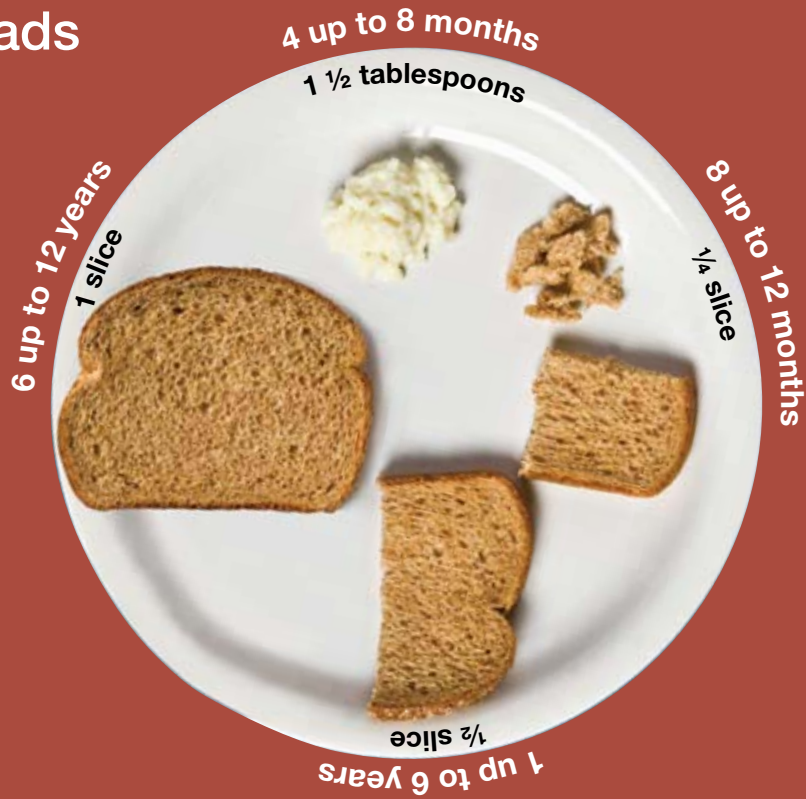

Meal Size Photos

(on 10" dinner plate)

Meal size:
4 up to 8 months

Meal size:
8 up to 12 months

Meal Size Photos

(on 10" dinner plate)

Meal size:
1 up to 3 years

Meal size:
3 up to 6 years

Meal Size Photos

(on 10" dinner plate)

Meal size:
6 up to 12 years

Beverage Servings Photos

Milk serving ($\frac{3}{4}$ cup)

Fruit juice serving ($\frac{1}{2}$ cup)

Portion Size Photos

(on 10" dinner plate)

Fruit Portion Sizes

Vegetable Portion Sizes

Portion Size Photos

(on 10" dinner plate)

Grains/Breads Portion Sizes

Grains/Breads Portion Sizes

Portion Size Photos

(on 10" dinner plate)