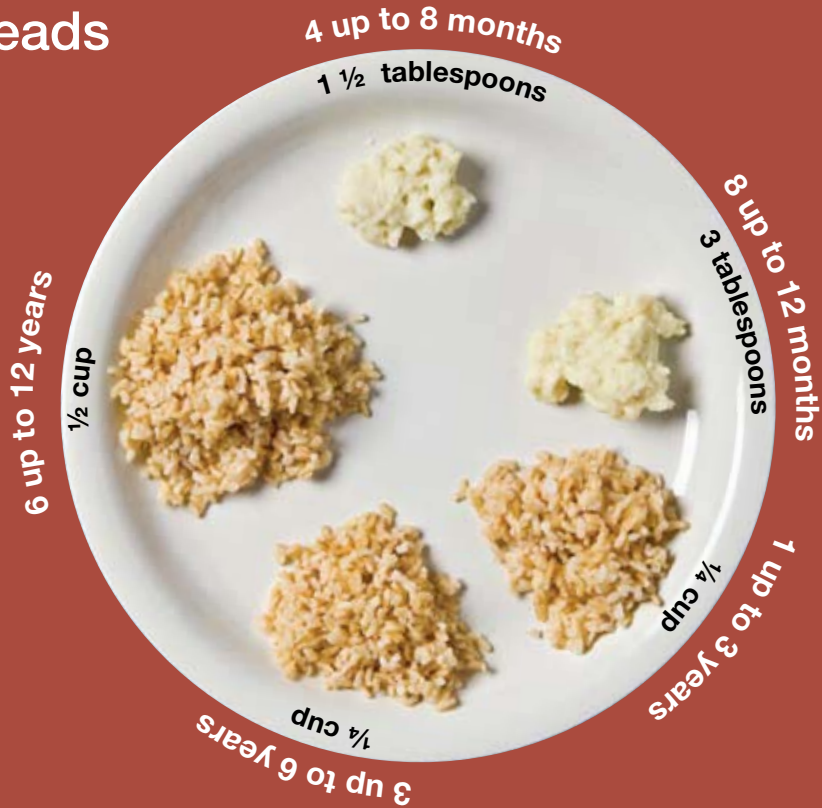

Meal Size Photos

(on 10" dinner plate)

Meal size:
4 up to 8 months

Meal size:
8 up to 12 months

Meal Size Photos

(on 10" dinner plate)

Meal size:
1 up to 3 years

Meal size:
3 up to 6 years

Meal Size Photos

(on 10" dinner plate)

Meal size:
6 up to 12 years

Beverage Servings Photos

Milk serving ($\frac{3}{4}$ cup)

Fruit juice serving ($\frac{1}{2}$ cup)

Portion Size Photos

(on 10" dinner plate)

Fruit Portion Sizes

Vegetable Portion Sizes

Portion Size Photos

(on 10" dinner plate)

Grains/Breads Portion Sizes

Grains/Breads Portion Sizes

Portion Size Photos

(on 10" dinner plate)

Meat Portion Sizes

Conversion charts for measures and weights

Liquid measures					
1 gal =	4 qt	8 pt	16 cups	128 fl oz	3.79L
1/2 gal =	2 qt	4 pt	8 cups	64 fl oz	1.89L
1/4 gal =	1 qt	2 pt	4 cups	32 fl oz	.95L
	1/2 qt =	1 pt	2 cups	16 fl oz	.47L
	1/4 qt =	1/2 pt	1 cup	8 fl oz	.24L